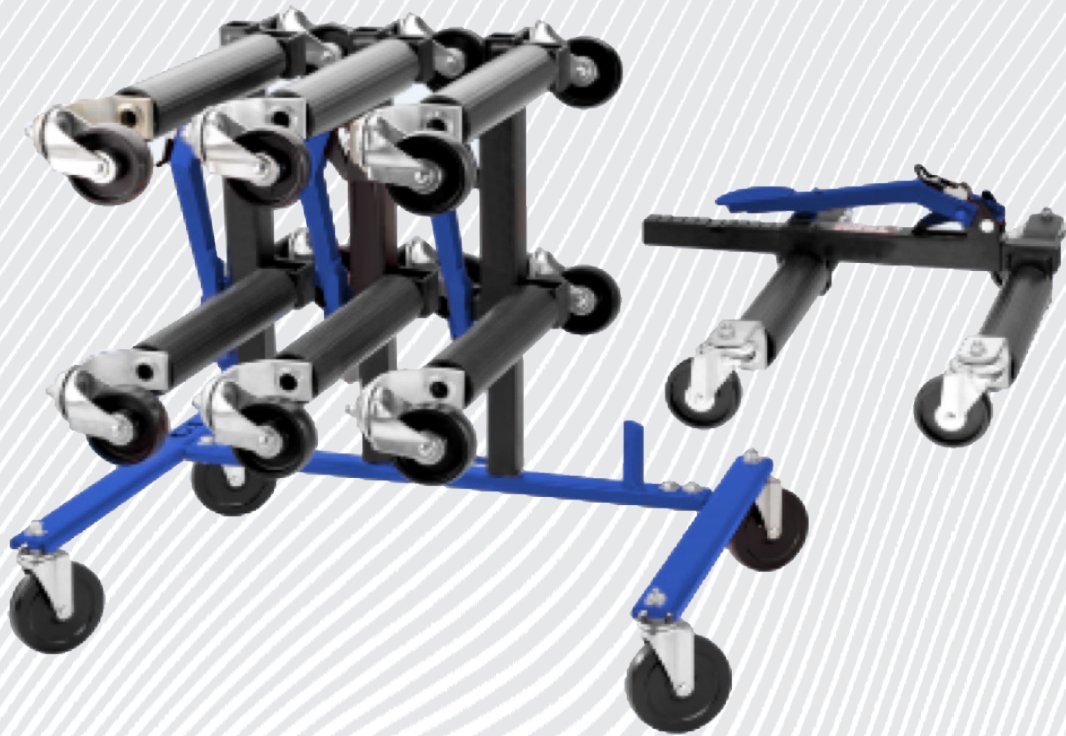

BLP15WD Wheel Dolly

* Recommended Set:
4 pcs of BLP15WD + 1 pc of BLP15WDST

BLP15WD does not include BLP15WDST

FEATURES

- ✓ Extra-large foot pedal for quick and safe usage
- ✓ Ratcheting system lift the wheel of the vehicle in seconds
- ✓ 4 multi-directional free-swivel casters with bearings allow effortless mobility
- ✓ 2 Locking mechanism ensure safety when operating

BLP15WD / Wheel Dolly	
Capacity (tons)	0.8
Low Height (mm)	450
Max Height (mm)	810